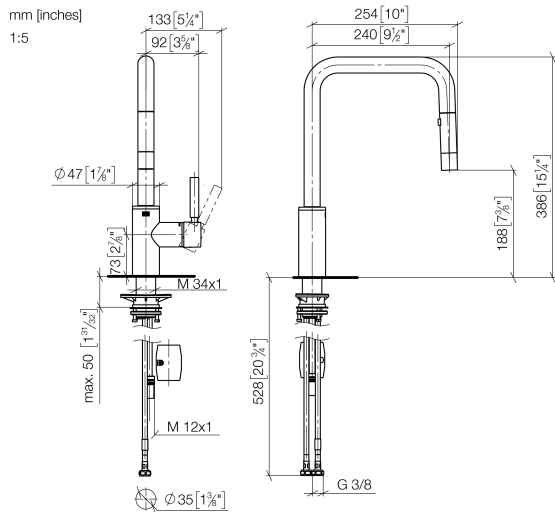

33 870 861

Flow rate chart

Certificates

LGA_38641.

Belgaqua_24-005-
27_3.