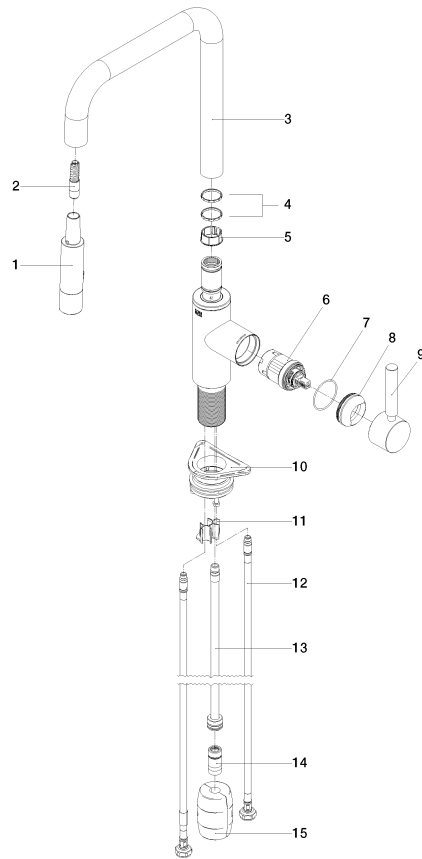

33 870 861

- 240mm projection
- pivotable spout 360°
- Optional swivel limiter available with swivel limiter set 12 823 970 90
- laminar and spray flow
- 1800 mm metal shower hose
- sprayface with anti-scaling system
- max. flow 10.4 l/min at 3 bar flow pressure
- lead-free
- This product can help a building meet the requirements of Green Building Rating Systems, e.g. LEED®, BREEAM®, DGNB

**Recommended miscellaneous**

	<b>Swivel limitation set -</b>	12 823 970 90
---	--------------------------------	---------------

**Recommended miscellaneous**

	<b>Strainer waste with control handle - Chrome</b>	10 712 970-00
---	--	---------------

**Recommended miscellaneous**

	<b>Dispenser without rosette - Chrome</b>	82 424 970-00
---	---	---------------

33 870 861

**Flow rate chart**

**Certificates**

LGA\_38641.

Belgaqua\_24-005-  
27\_3.

33 870 861

**Spare parts list**

No.	Item Number	Name	Quantity used	Delivery time
1	90 12 11 148 00-00	shower	1	10
2	04 30 02 120 00-00	hose	1	10
3	90 28 22 308 00-00	spout	1	-
Spare part can no longer be ordered, please order the replacement item				
4	09 28 10 160 90	ring	2	2
5	09 18 40 186 90	sleeve	1	2
6	90 15 05 064 05 90	cartridge	1	2
7	09 14 10 190 90	seal	1	2
8	09 28 30 030-00	cover	1	10
9	90 20 66 027 00-00	handle	1	10
10	04 30 11 040 00 90	fixing set	1	2
11	09 20 93 056 90	insert	1	2
12	04 30 04 100 00 90	hose	2	2
13	04 28 20 067 00 90	pipe	1	2
14	90 24 03 253 00 90	adaptor	1	2
15	04 21 50 010 00 90	accessories	1	2